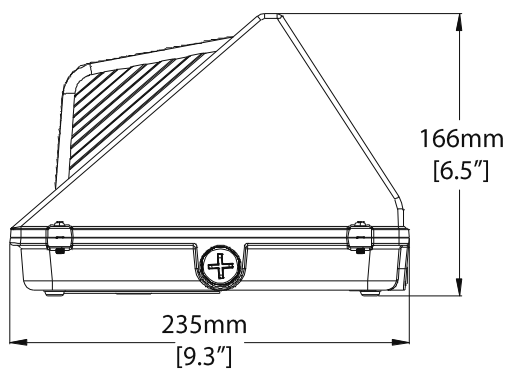

Dimension

Information

Exemple: WP-MV-80-5K-DD-P

Famille de produits

MV-WP-40 = 42W
MV-WP-60 = 60W
MV-WP-80 = 80W
MV-WP-100 = 100W
MV-WP-120 = 120W

Voltage

277 = 100-277Vac
347 = 100-347Vac

CCT